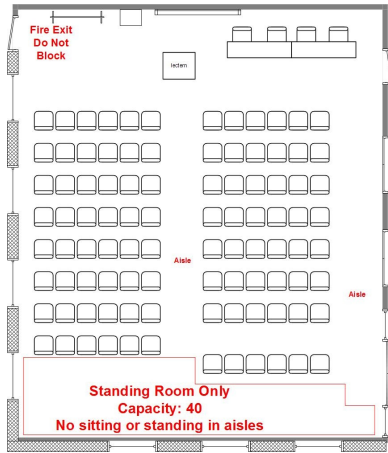

Sample Meeting Room Layouts Bay County Public Library

The meeting room at the Bay County Public Library (Panama City) has the following seating capacities:

Auditorium Seating

96 auditorium seating

Training

72 seated at 24 training tables
(18"d x 72" w)

Conference

42 in conference configuration

Seating diagrams are for informational purposes only. The renter is responsible for setup and breakdown of room configurations. The meeting room must be left in its original condition.