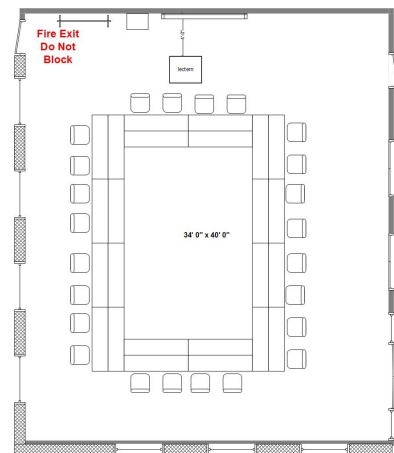

Sample Meeting Room Layouts Bay County Public Library

The meeting room at the Bay County Public Library (Panama City) has the following seating capacities:

Auditorium Seating

96 auditorium seating

Training

72 seated at 24 training tables
(18"d x 72" w)

Conference

42 in conference configuration

Seating diagrams are for informational purposes only. The renter is responsible for setup and breakdown of room configurations. The meeting room must be left in its original condition.